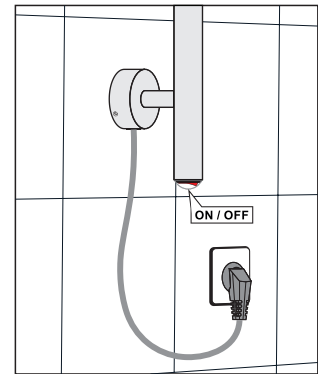

Pareo

ELECTRIC DECORATIVE DRYERS

Art.	Heating capacity (W)	Supply voltage (V)	Protection degree (IP)	Protection class	Total weight, inc. components and packaging (kg)
**002	72 W	230 V	IP 44	Class I	8,28

Electric

CE

Art.	A	B	C	D	E	F	G	I	J	K
**002	466	466	50	827	32	535	735	84	117	91

Colour range

50XXX
Polished Stainless Steel