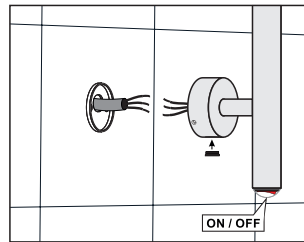

Pareo

ELECTRIC DECORATIVE DRYERS

Art.	Heating capacity (W)	Supply voltage (V)	Protection degree (IP)	Protection class	Total weight, inc. components and packaging (kg)
**002	72 W	230 V	IP 44	Class I	8,28

Electric

CE