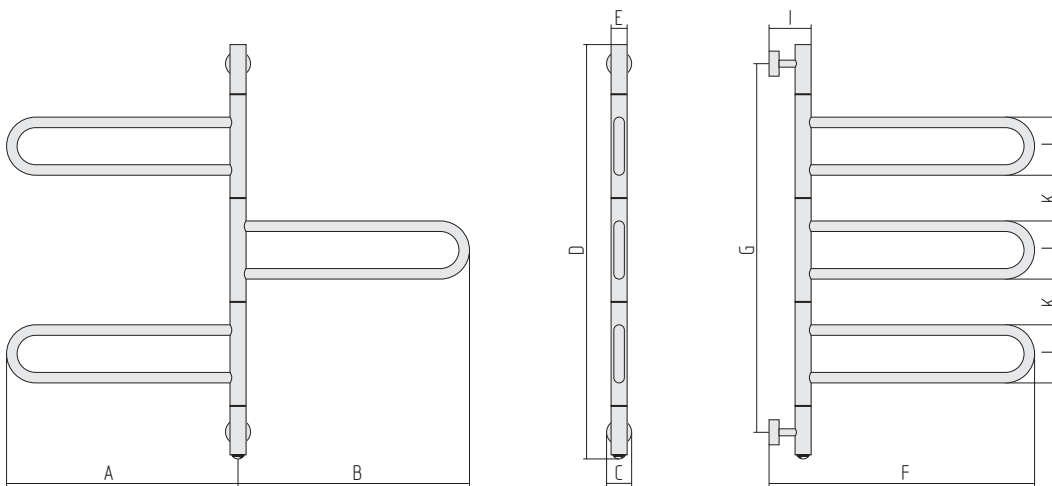

Pareo

ELECTRIC DECORATIVE DRYERS

Art.	Heating capacity (W)	Supply voltage (V)	Protection degree (IP)	Protection class	Total weight, inc. components and packaging (kg)
**002	72 W	230 V	IP 44	Class I	8,28

Electric

CE

Art.	A	B	C	D	E	F	G	I	J	K
**002	466	466	50	827	32	535	735	84	117	91

Colour range

50XXX
Polished Stainless Steel